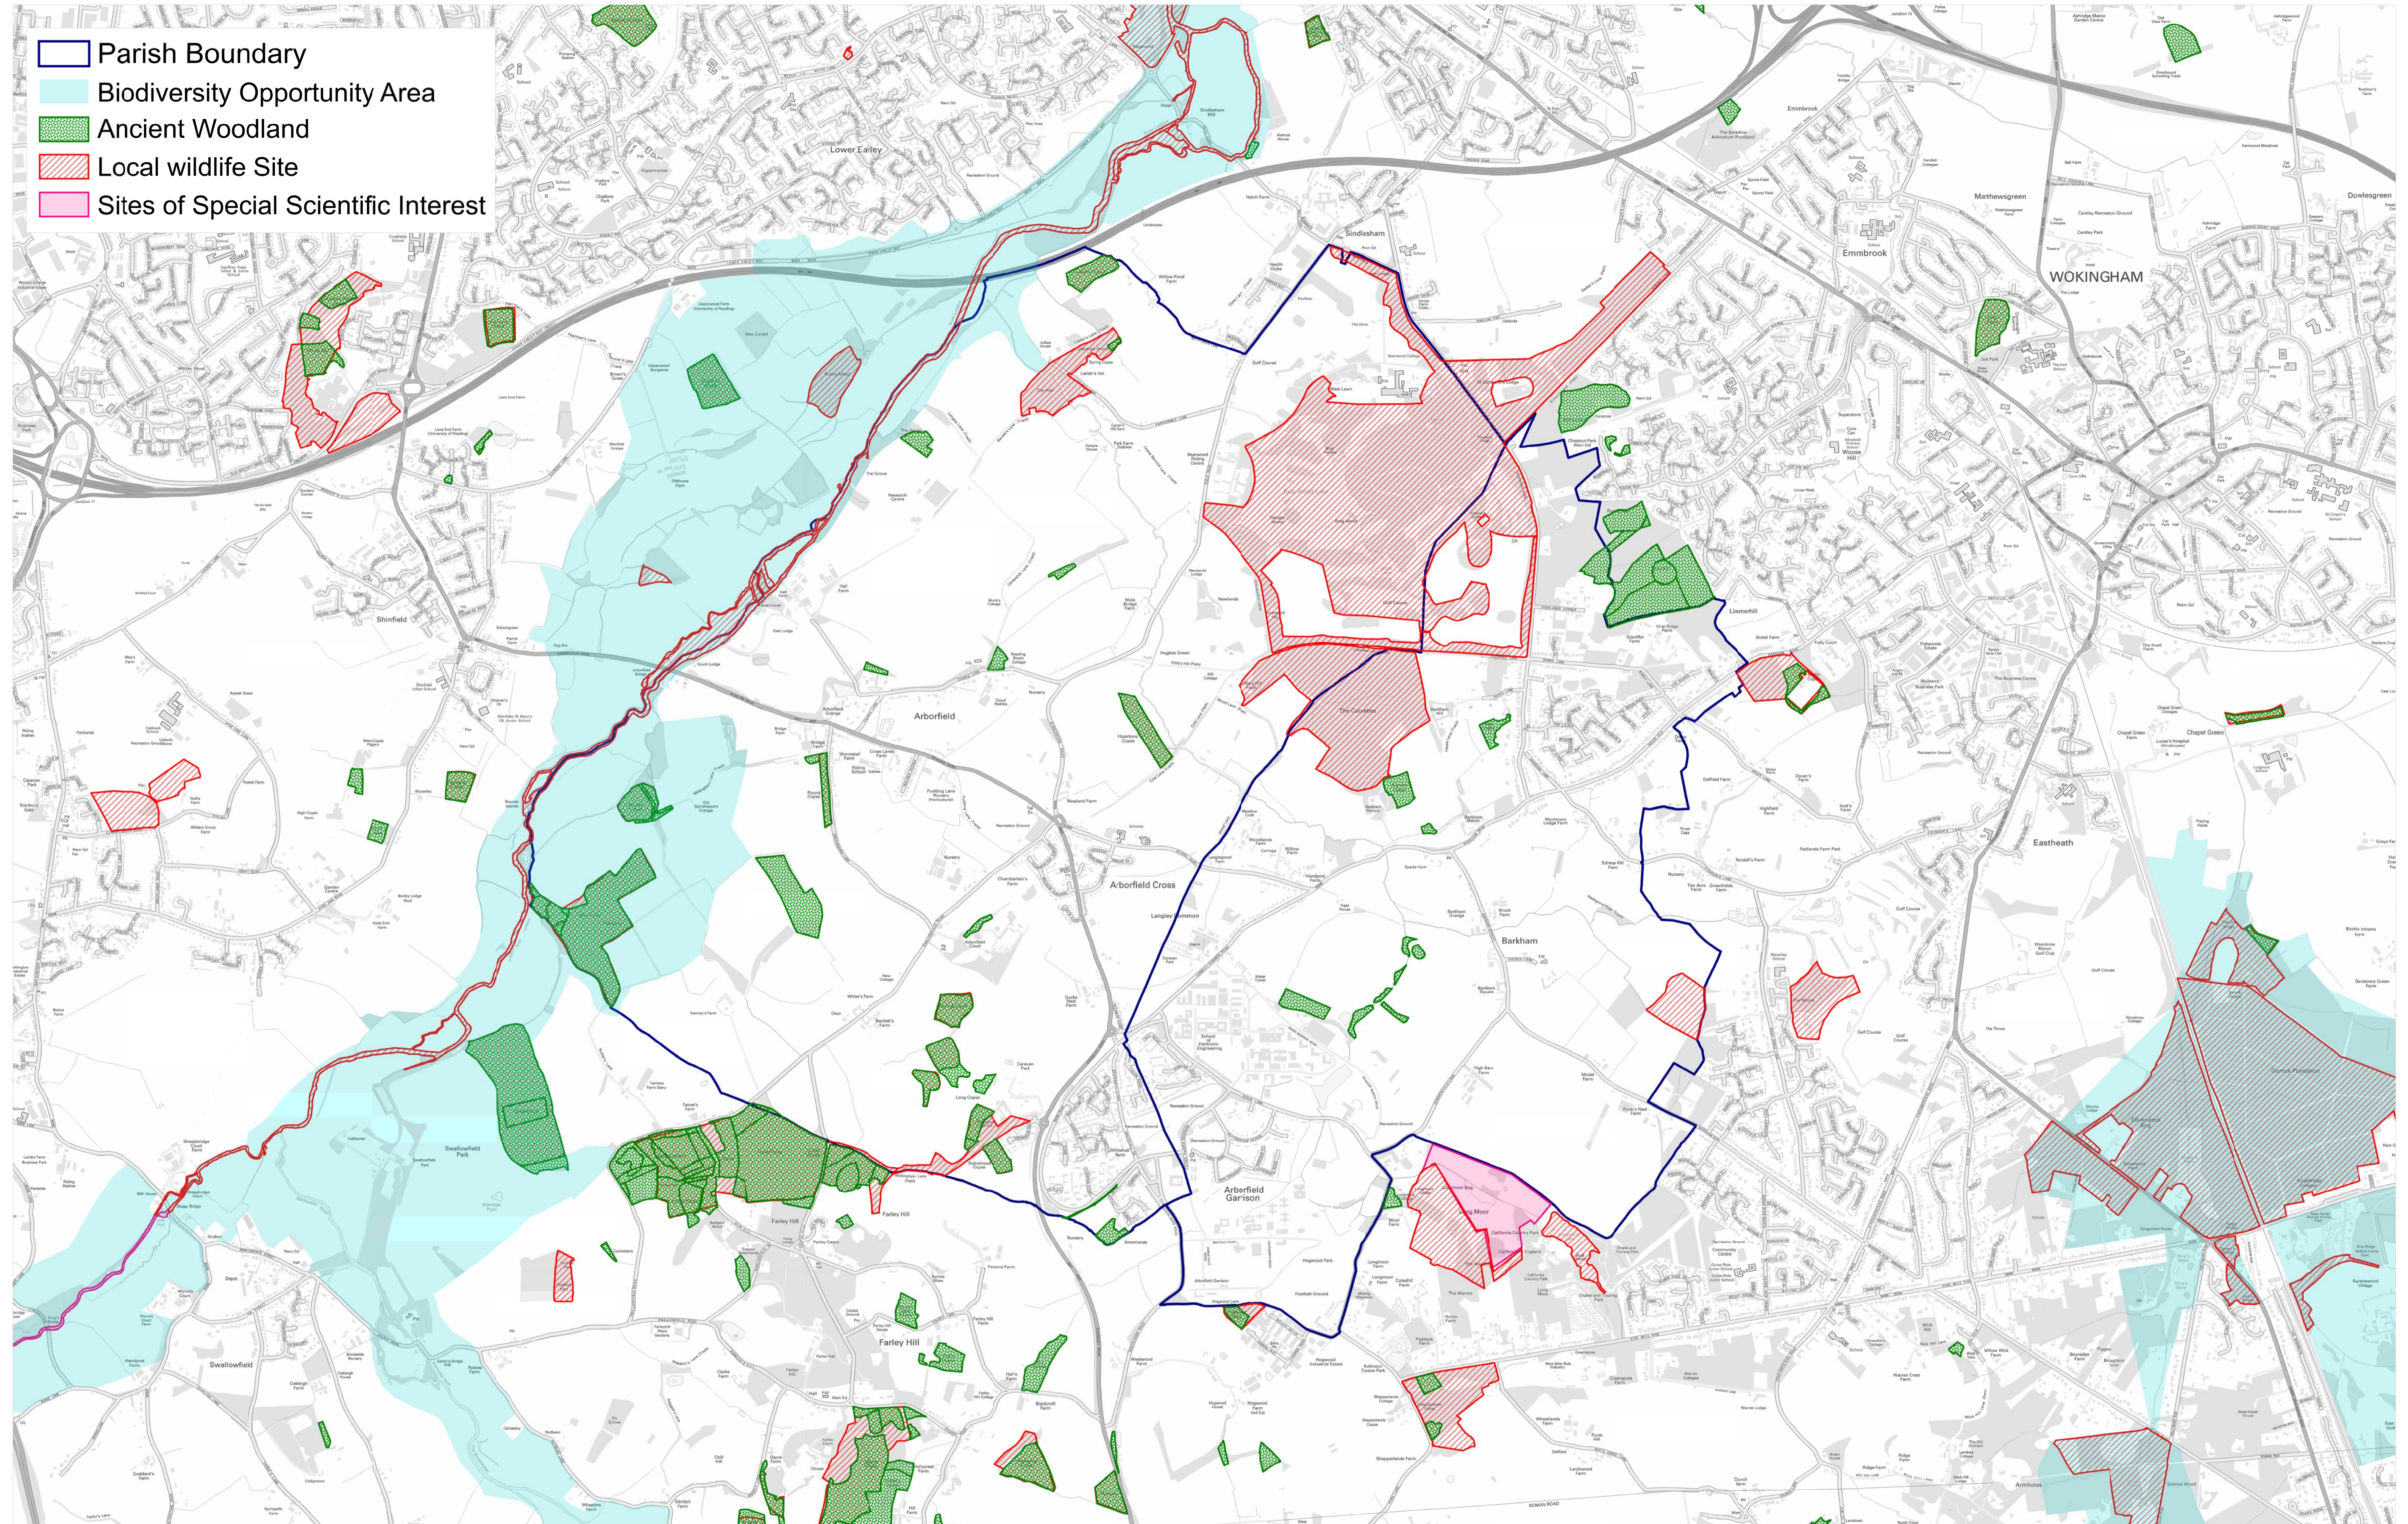

-  Parish Boundary
-  Biodiversity Opportunity Area
-  Ancient Woodland
-  Local wildlife Site
-  Sites of Special Scientific Interest

Arborfield and Barkham - Natural Environment